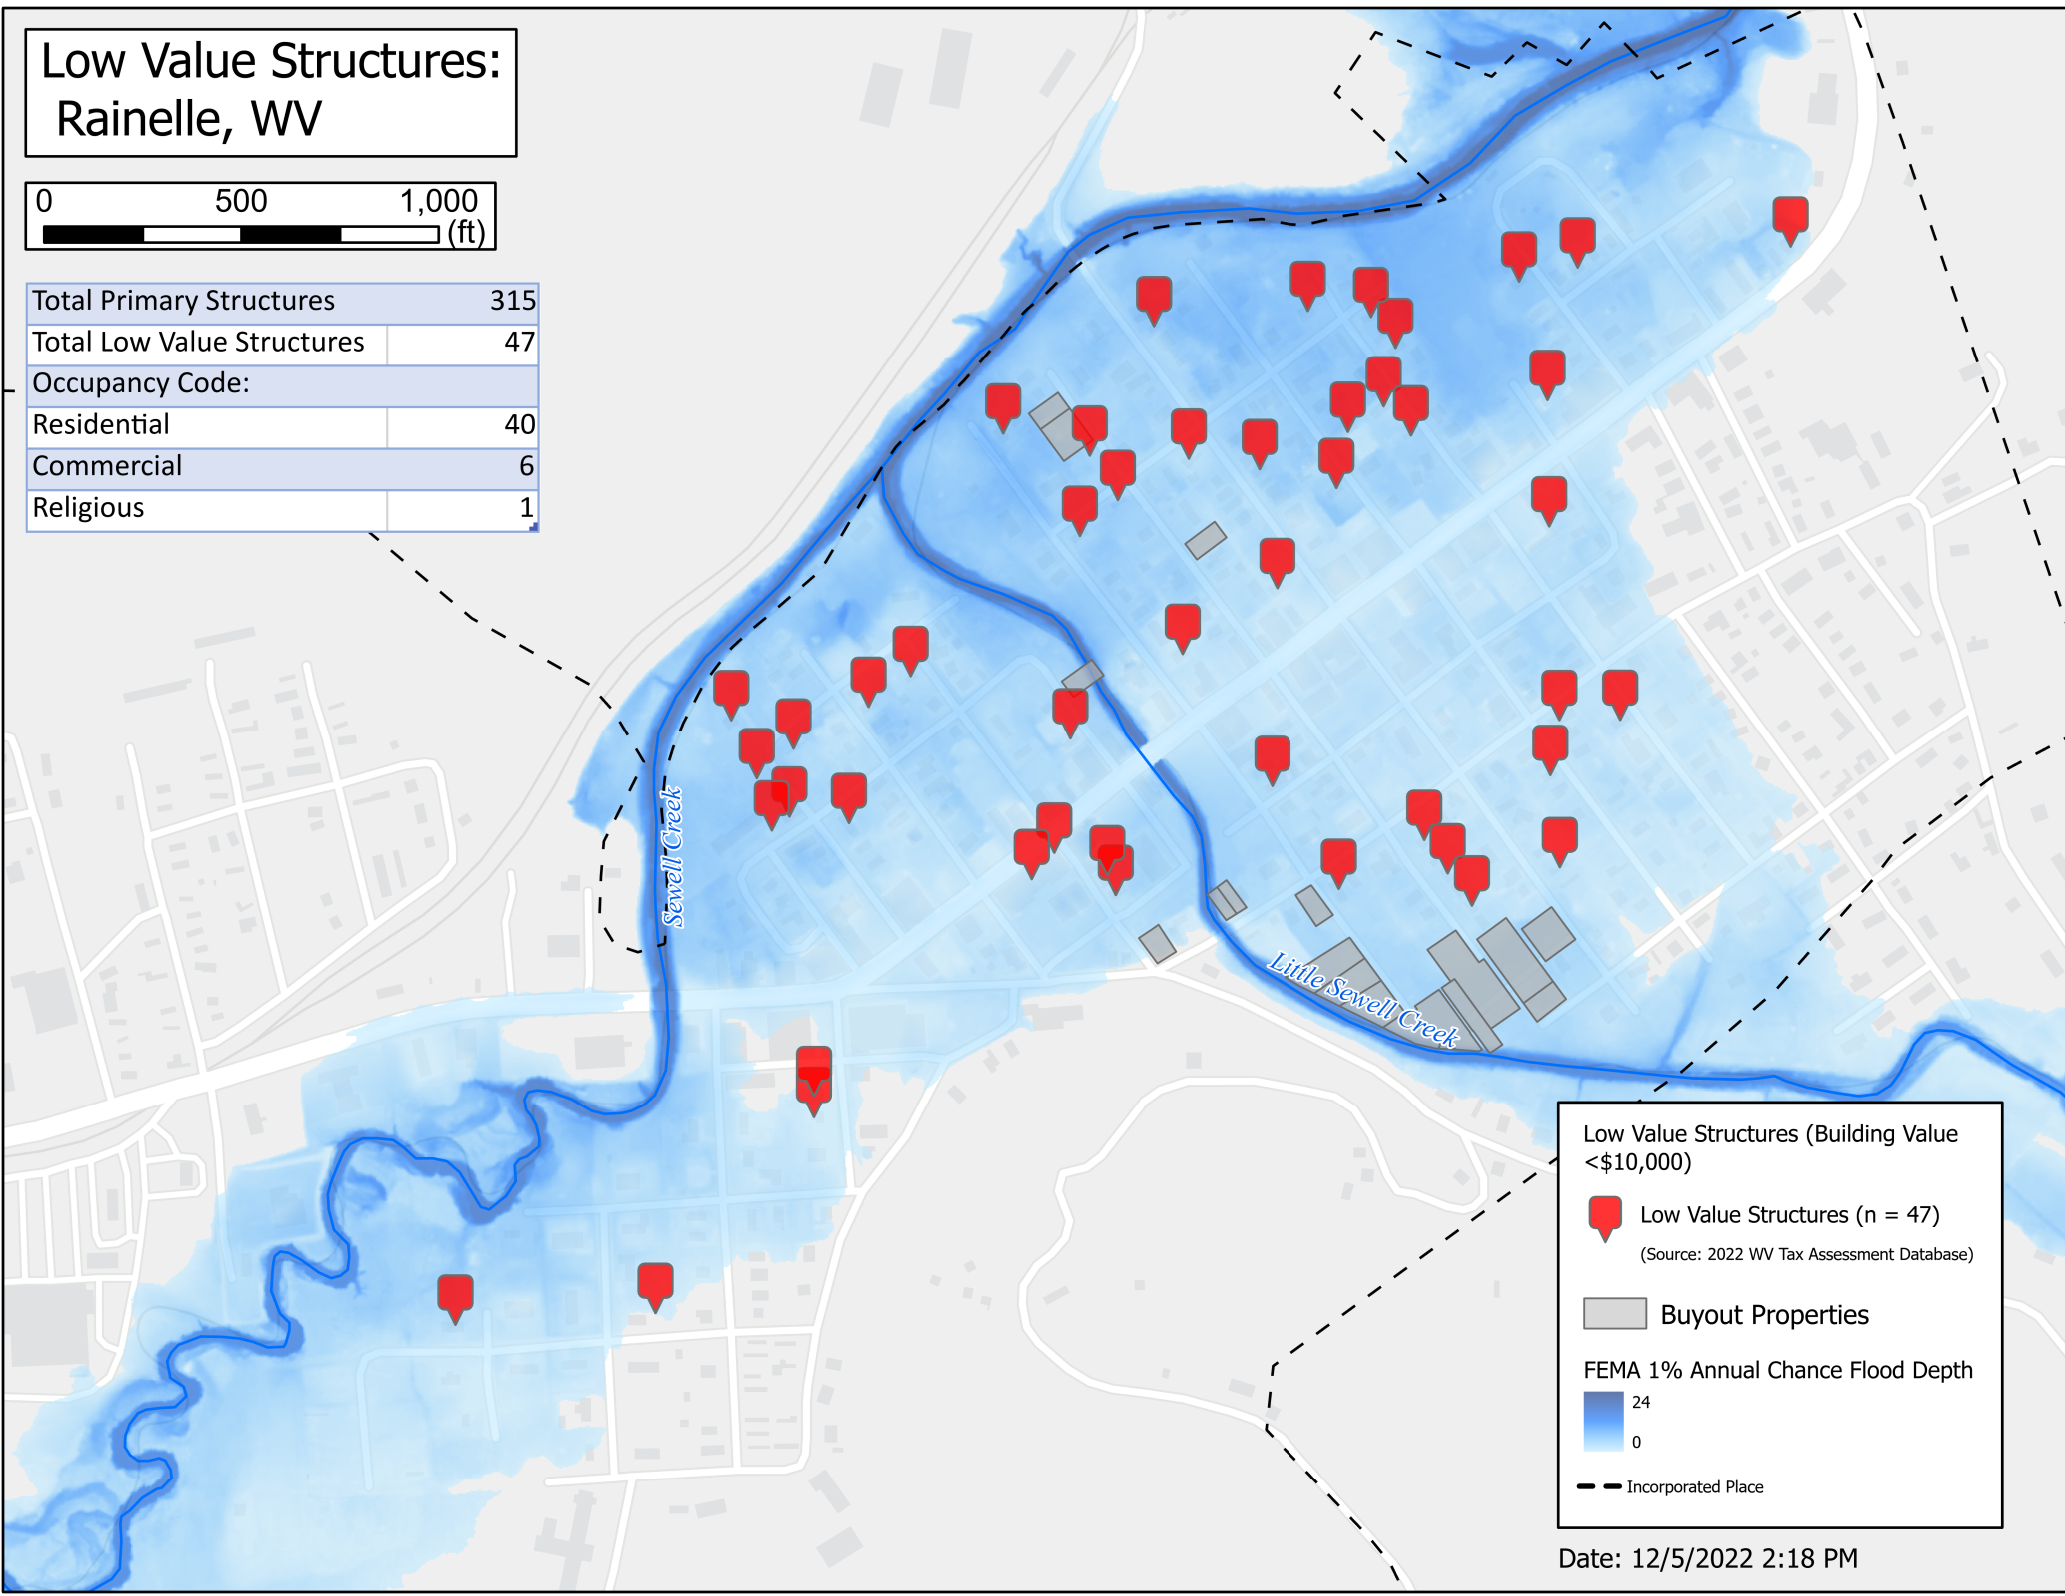

# Low Value Structures: Rainelle, WV

Total Primary Structures	315
Total Low Value Structures	47
Occupancy Code:	
Residential	40
Commercial	6
Religious	1

Low Value Structures (Building Value <\$10,000)

- Low Value Structures (n = 47)  
(Source: 2022 WV Tax Assessment Database)
- Buyout Properties

FEMA 1% Annual Chance Flood Depth

- 24
- 0

Incorporated Place

Date: 12/5/2022 2:18 PM