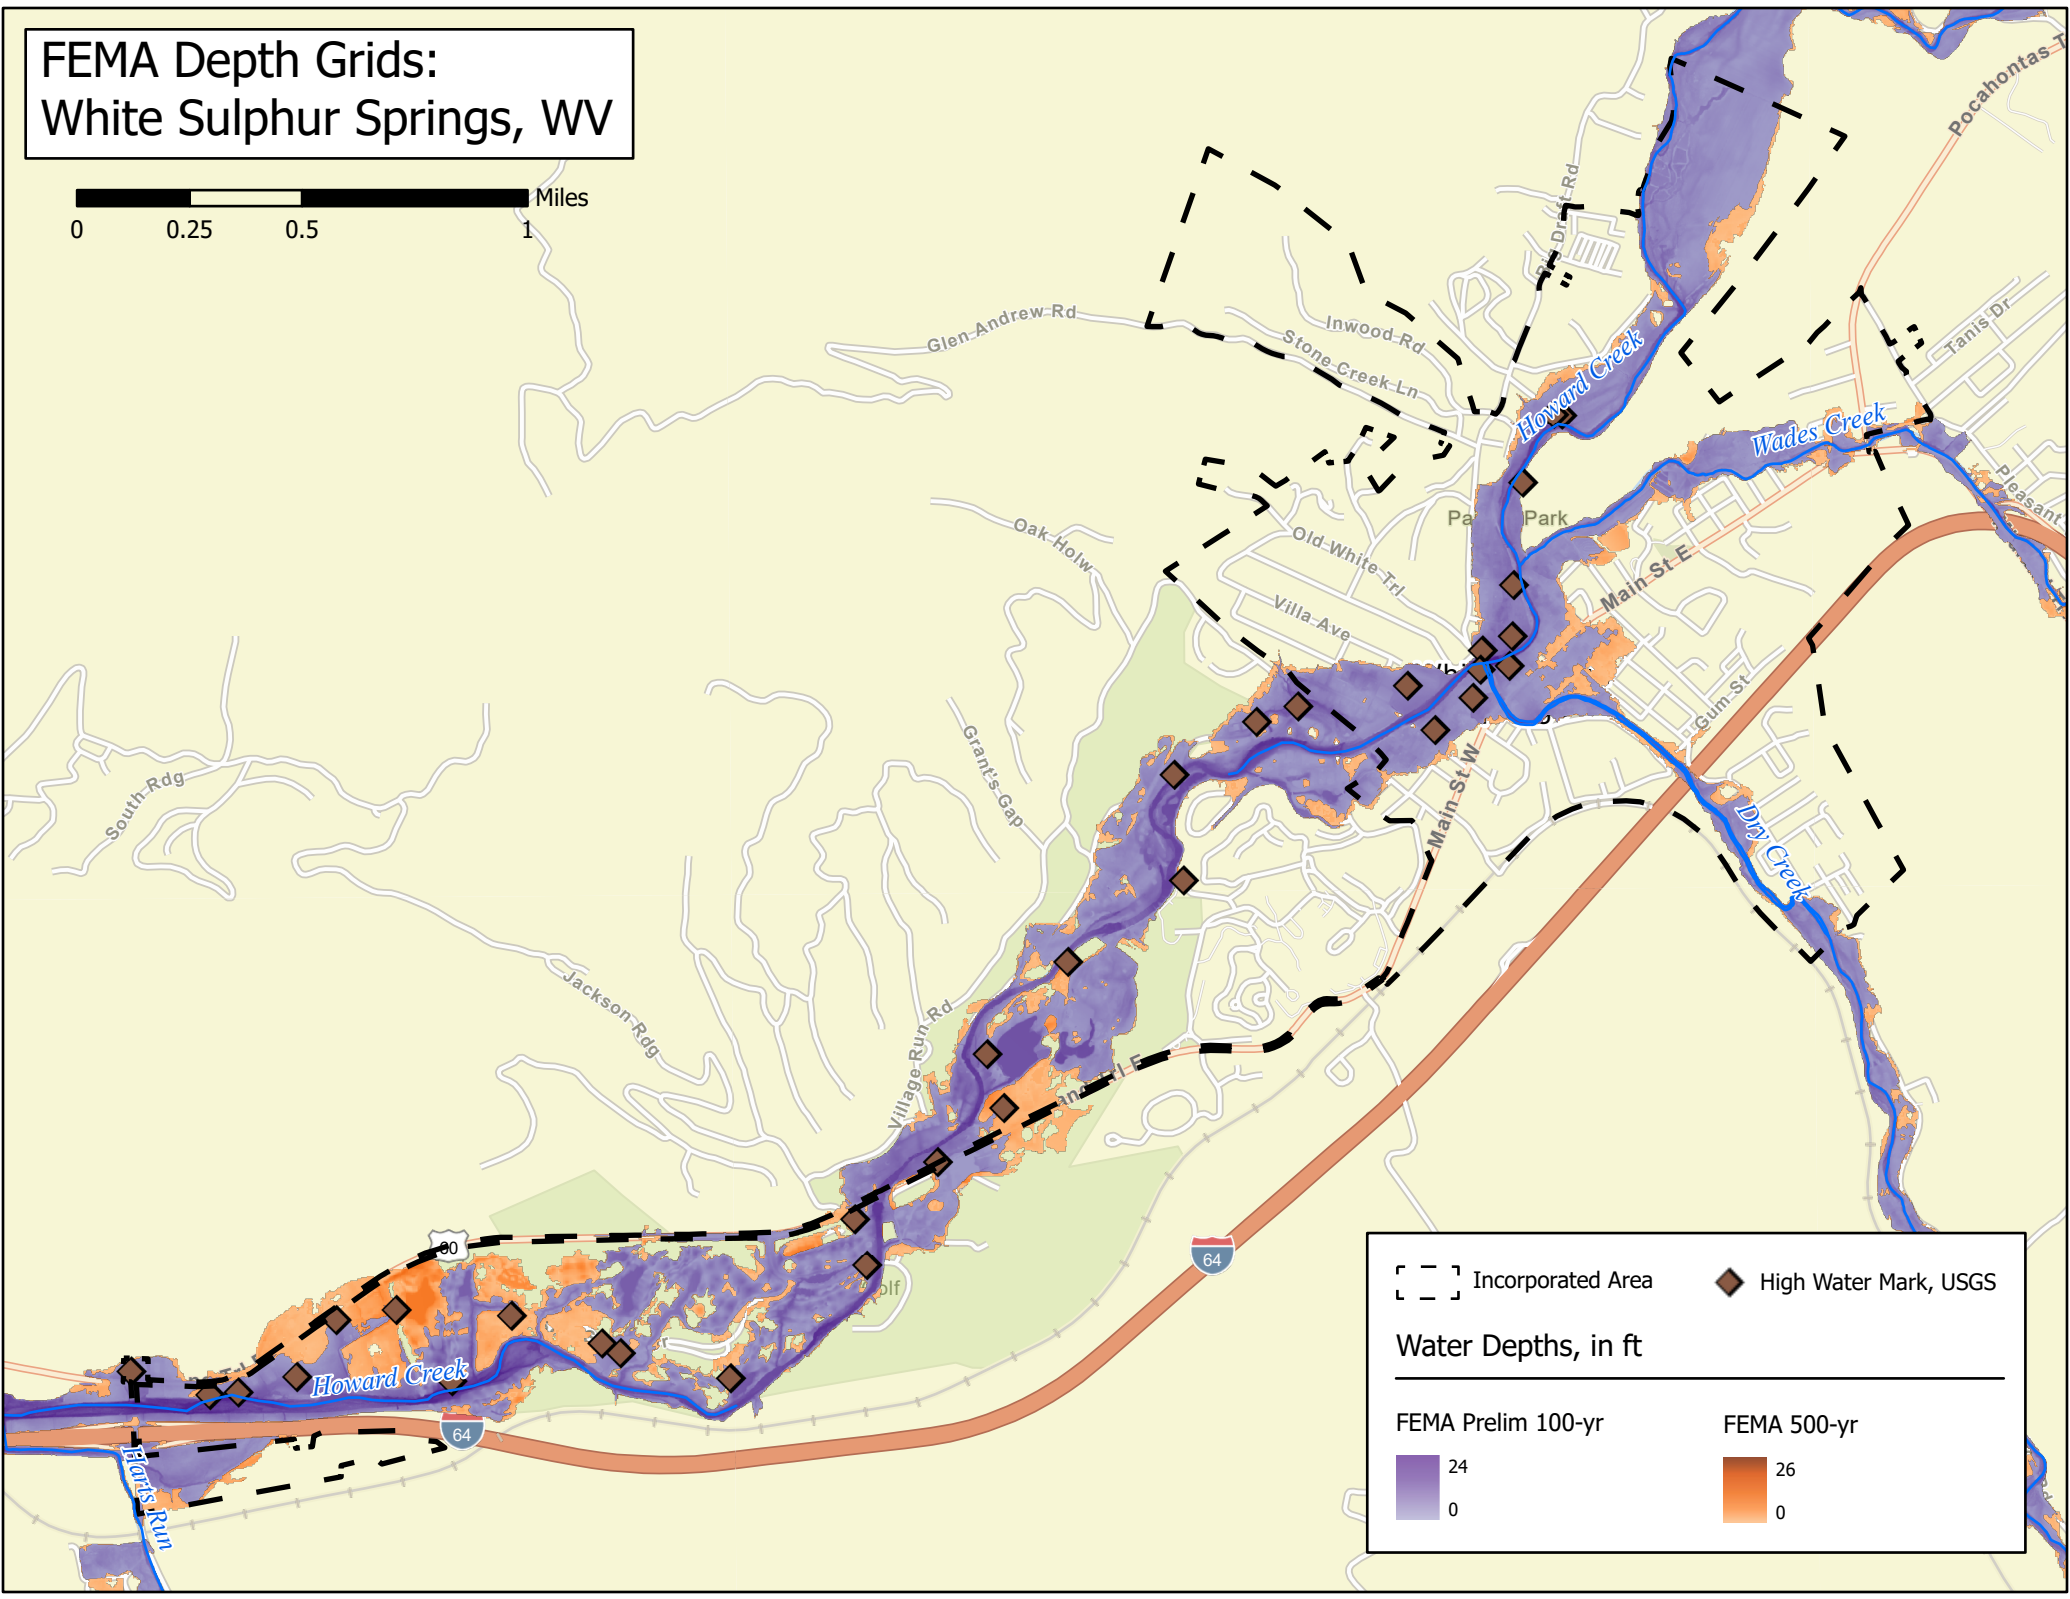

FEMA Depth Grids: White Sulphur Springs, WV

Incorporated Area	High Water Mark, USGS
Water Depths, in ft	
FEMA Prelim 100-yr	FEMA 500-yr
24	26
0	0