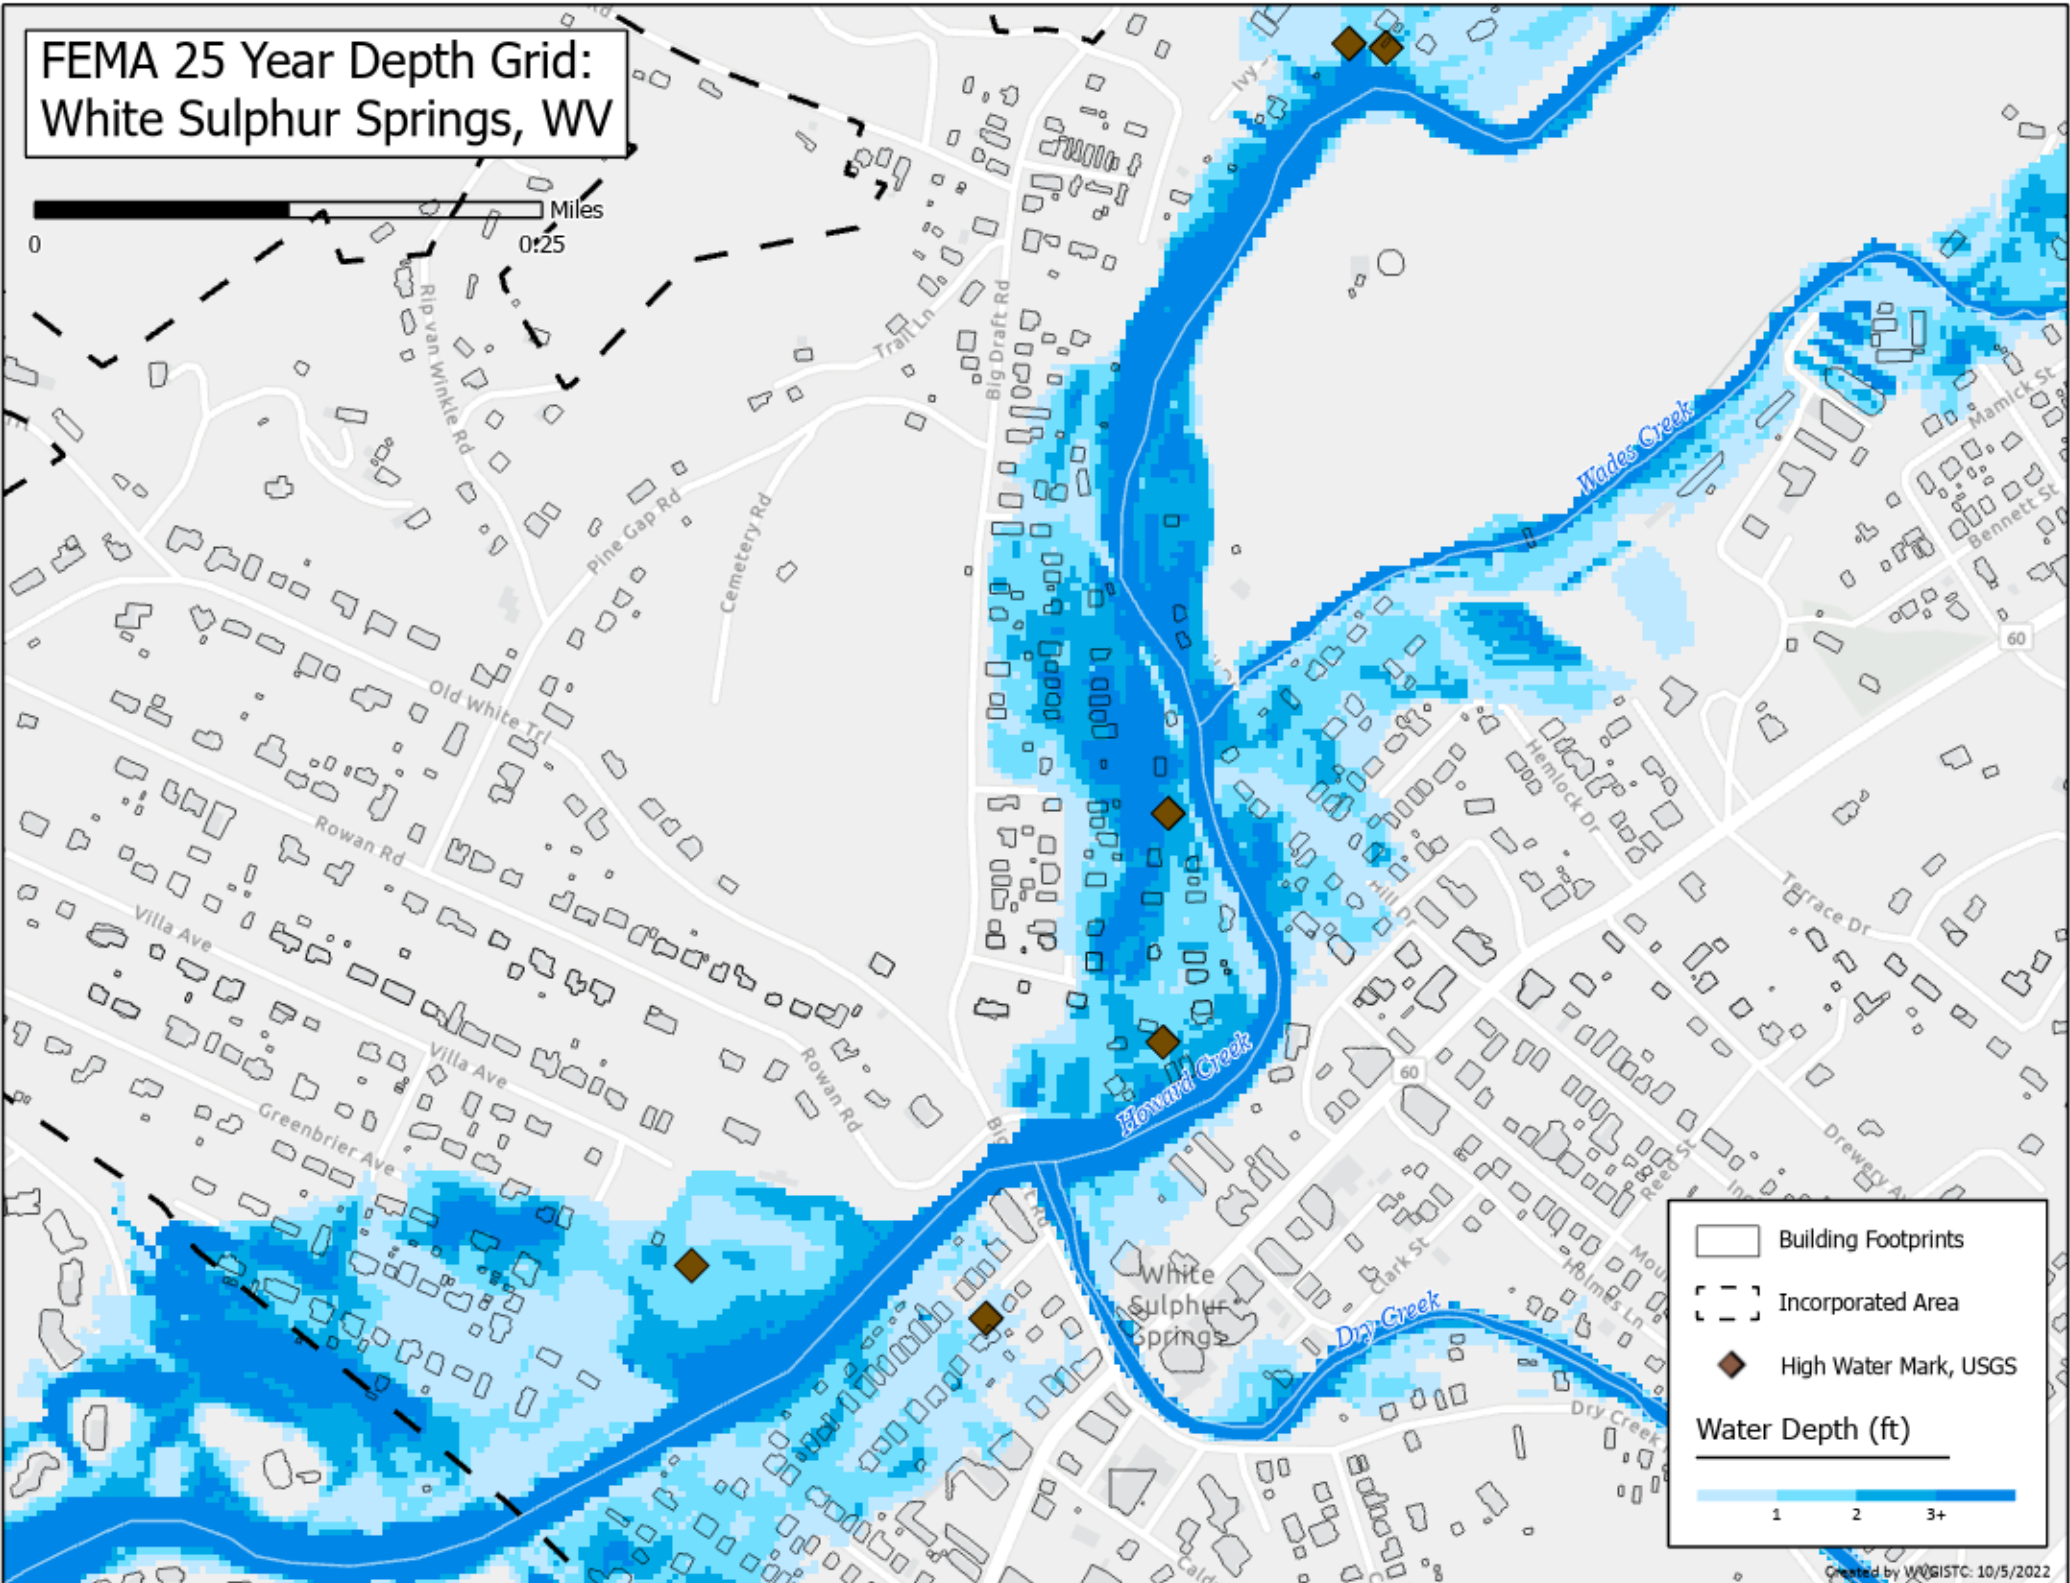

# FEMA 25 Year Depth Grid: White Sulphur Springs, WV

- Building Footprints
- Incorporated Area
- High Water Mark, USGS

**Water Depth (ft)**

1    2    3+