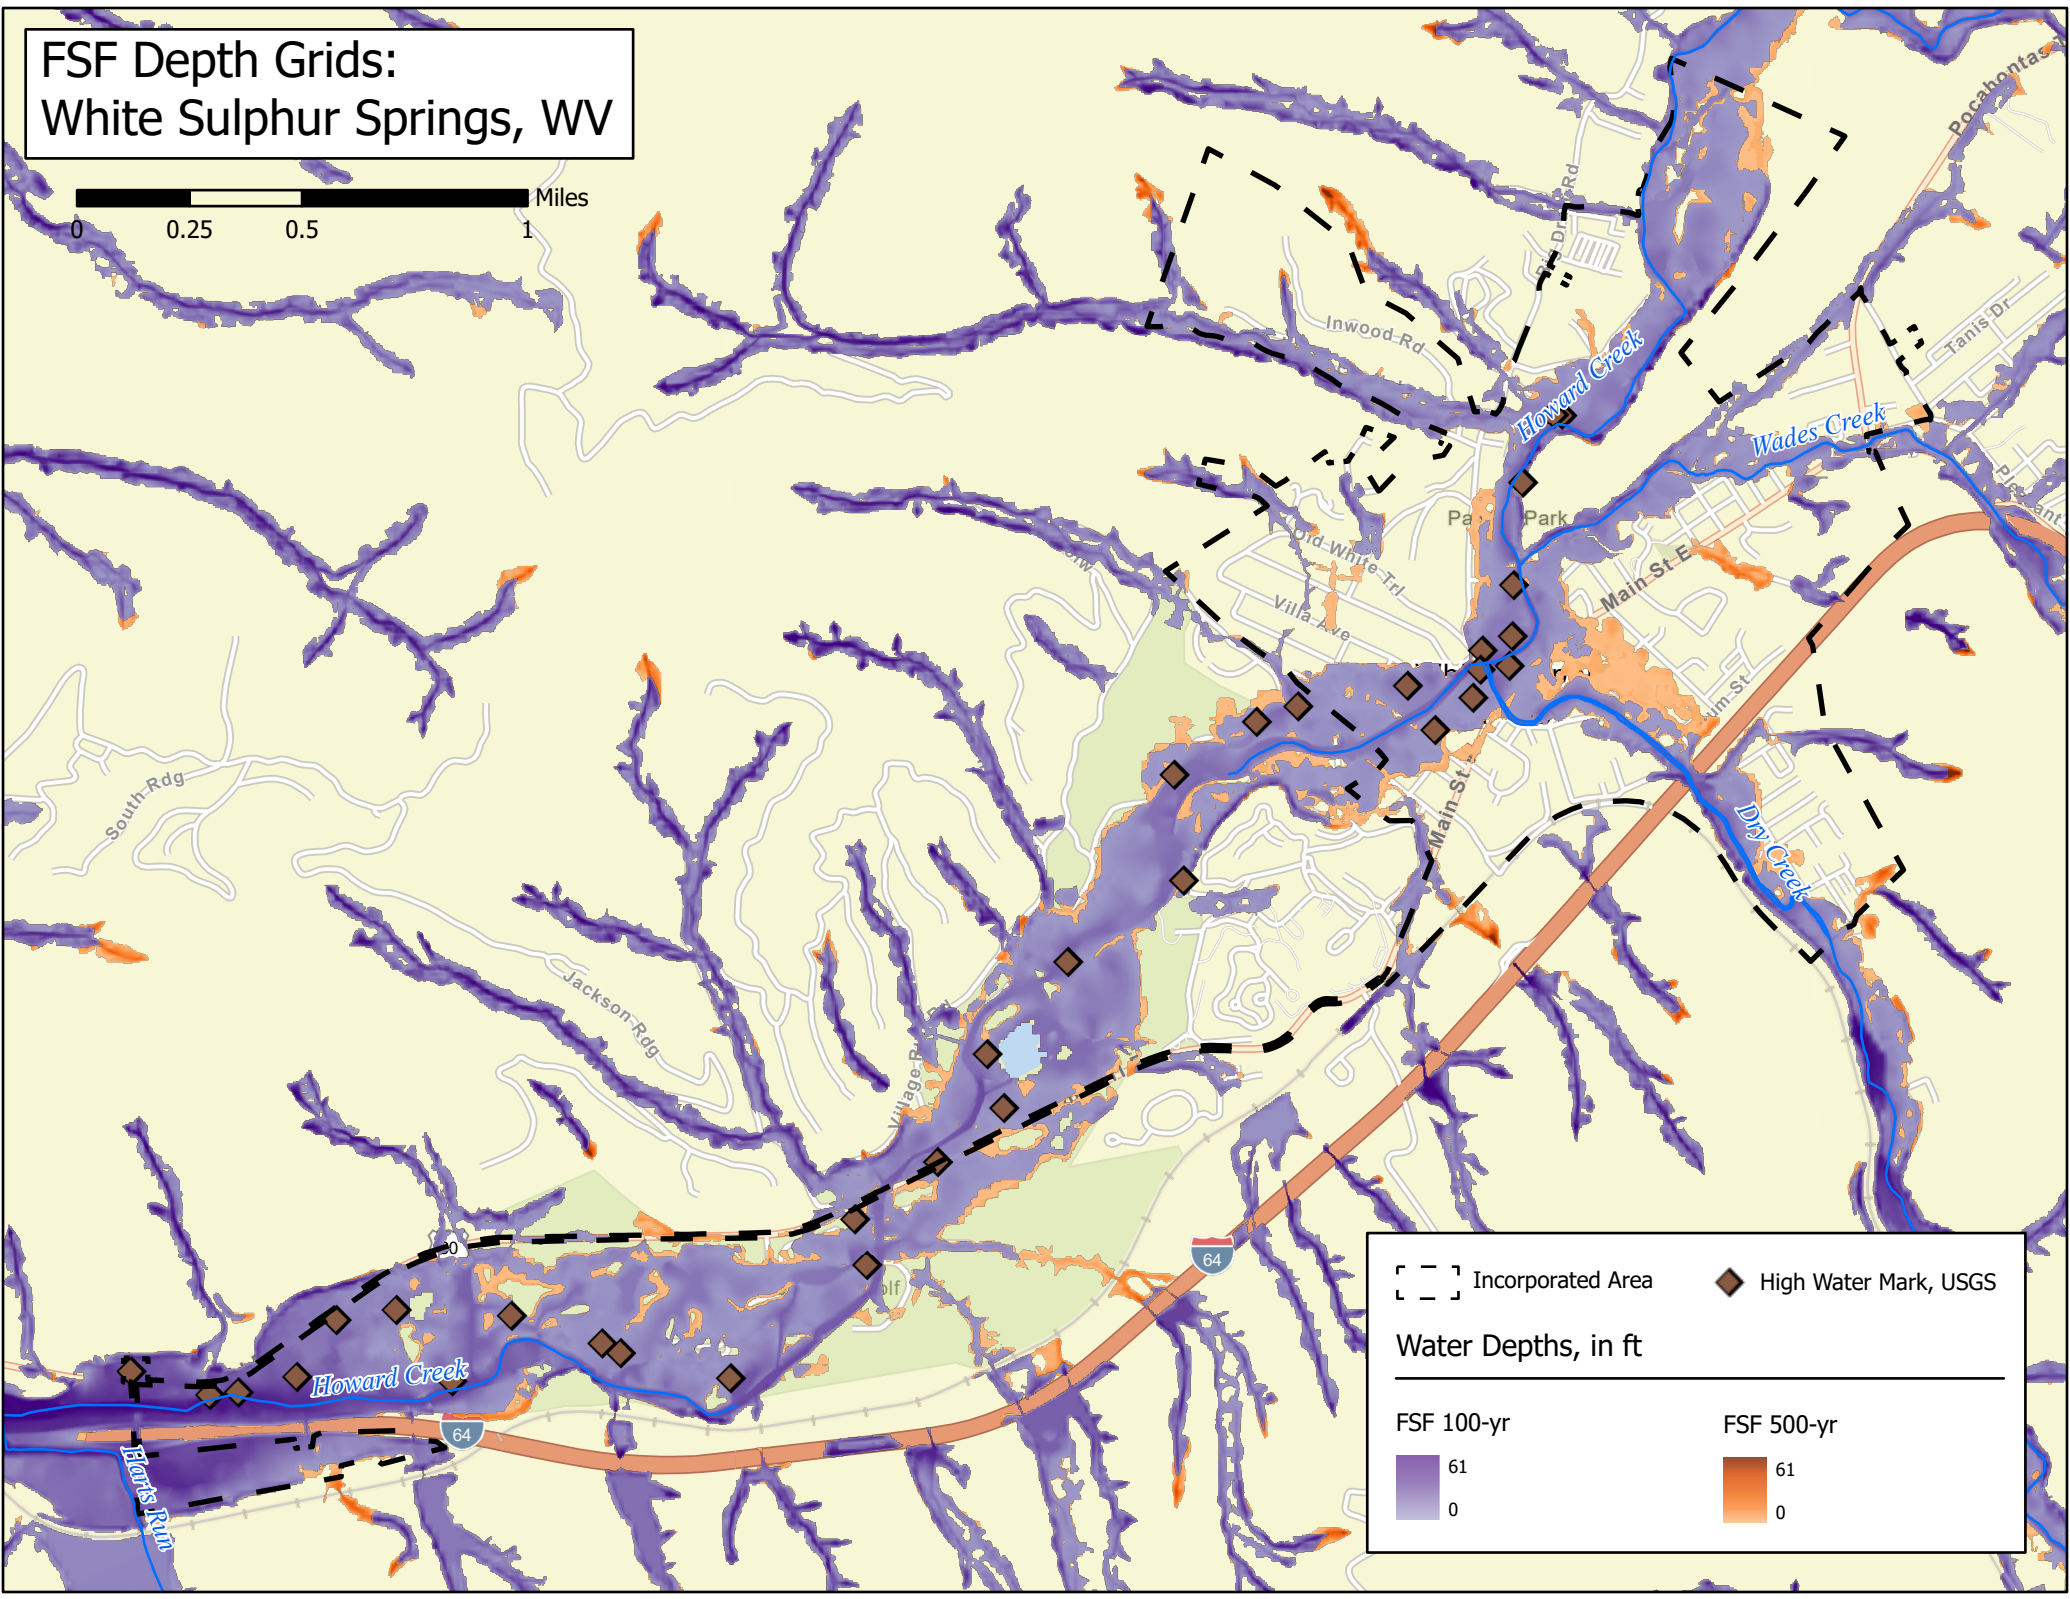

FSF Depth Grids: White Sulphur Springs, WV

Incorporated Area	High Water Mark, USGS
Water Depths, in ft	
<hr/>	
FSF 100-yr	FSF 500-yr
61	61
0	0