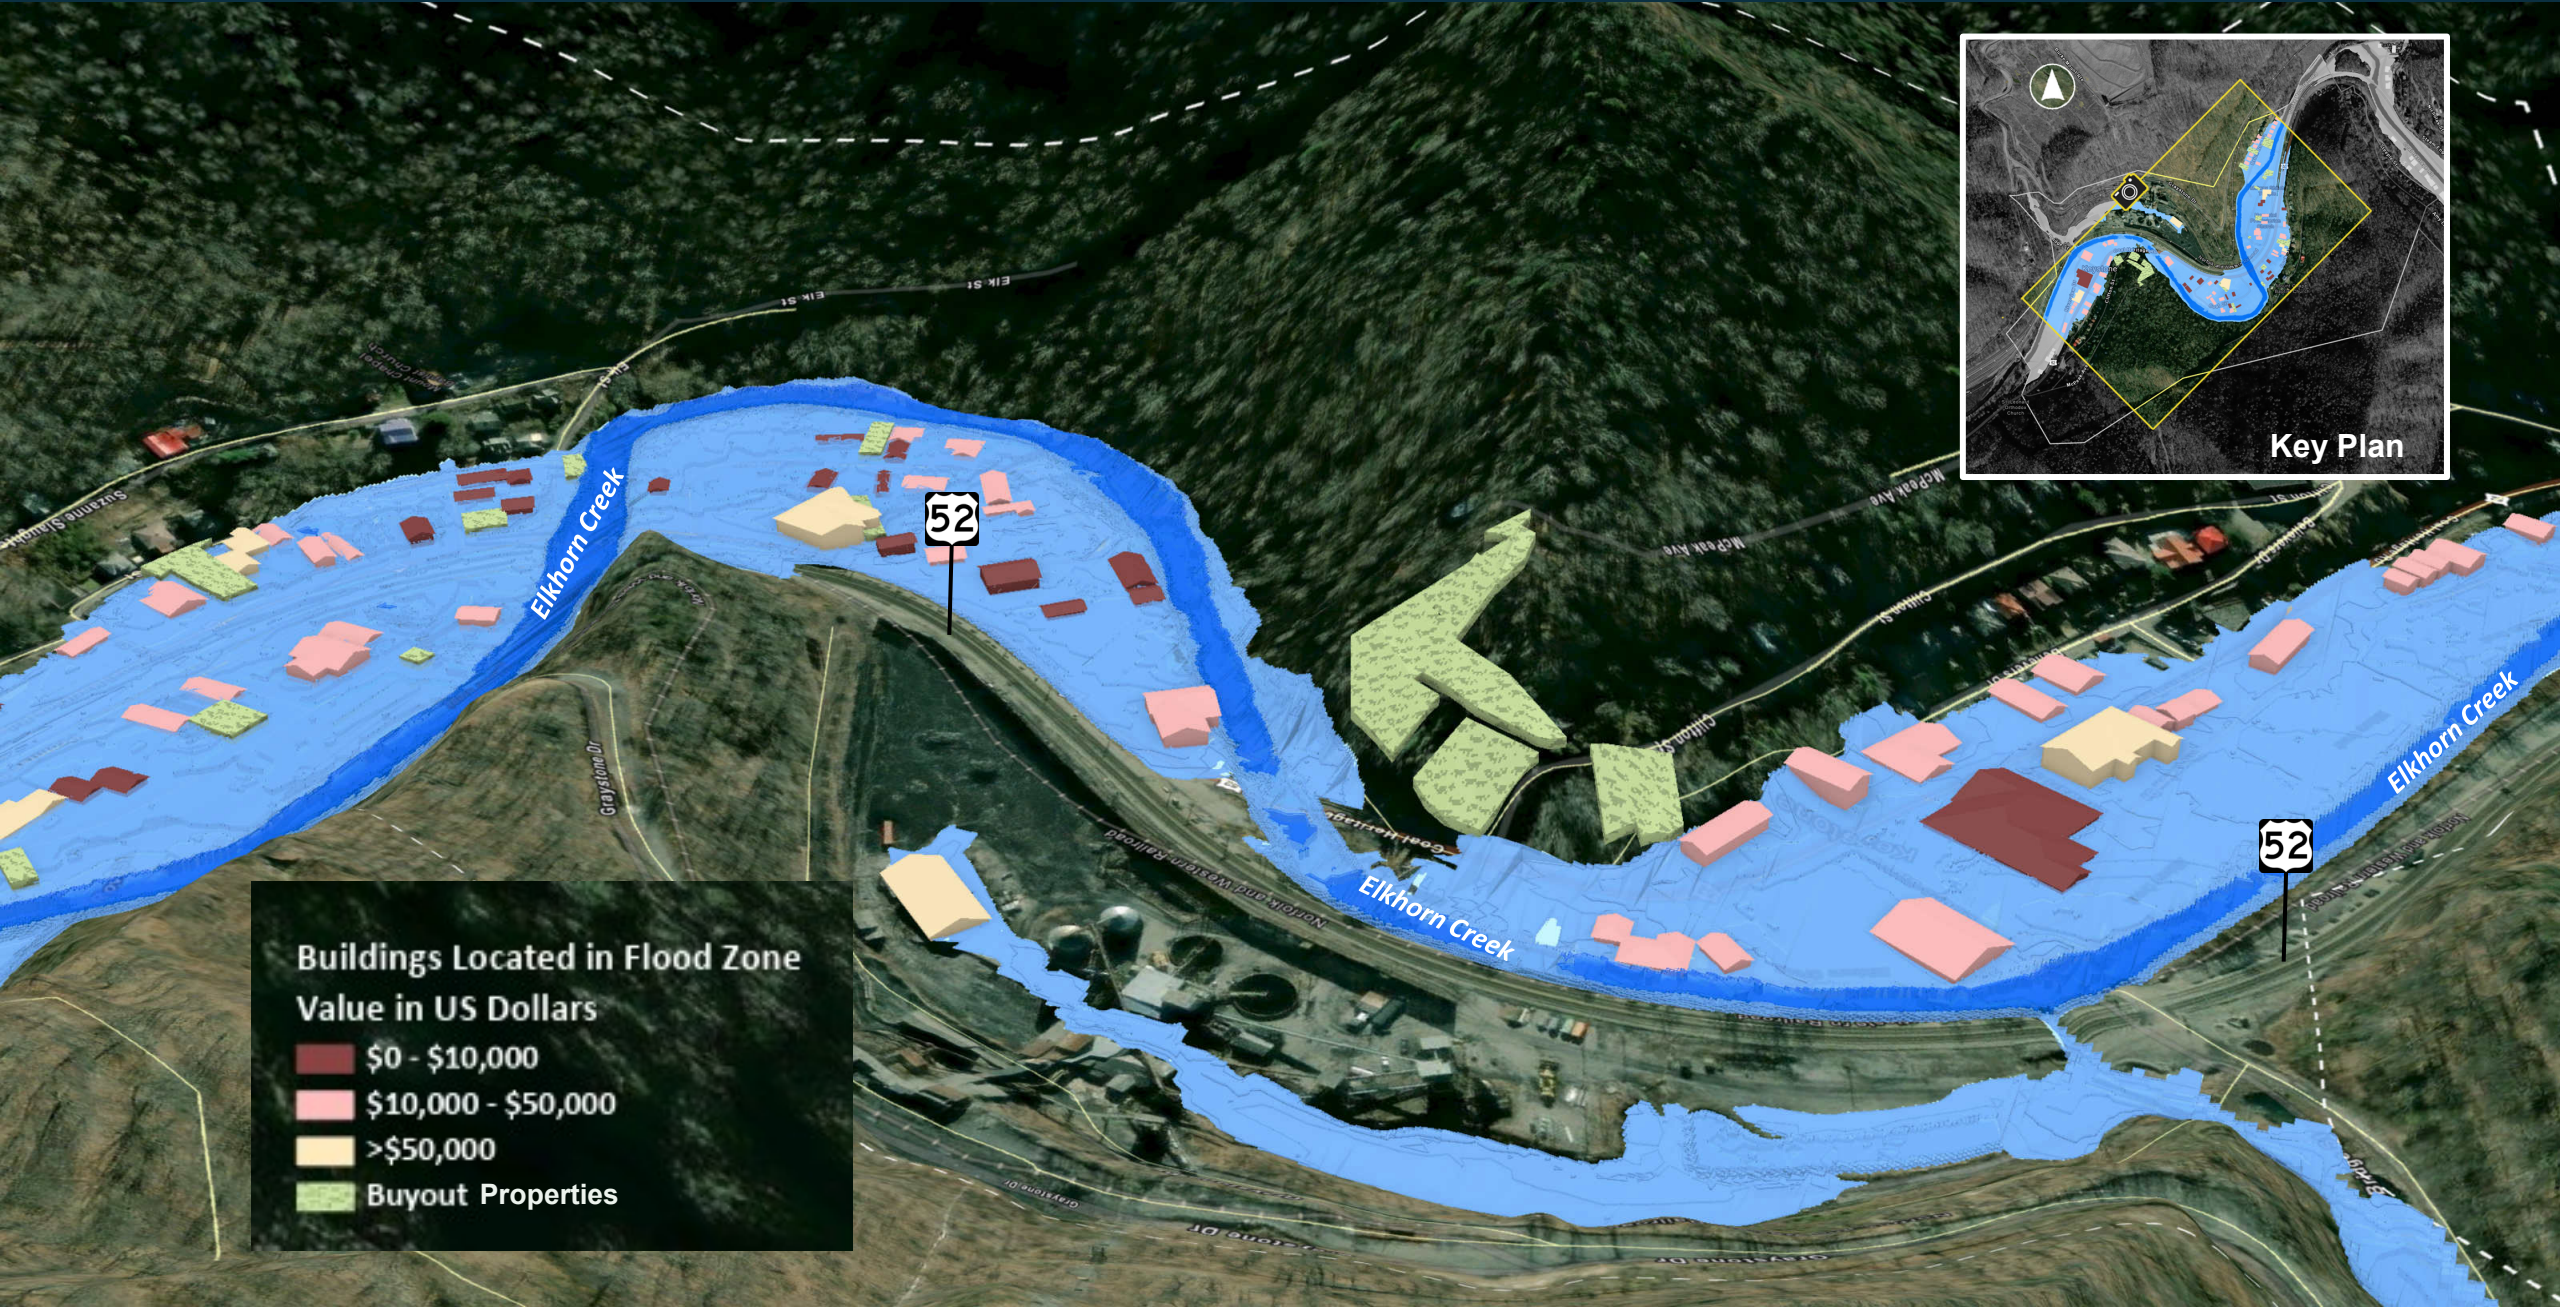

FEMA 1% + Annual Chance (100-year)

Keystone, WV

Buildings Located in Flood Zone

Value in US Dollars

- Dark Red: \$0 - \$10,000
- Light Red: \$10,000 - \$50,000
- Yellow: >\$50,000
- Green: Buyout Properties

FEMA 1% + Annual Chance (100-year)

Keystone, WV

Buildings Located in Flood Zone
Value in US Dollars

- Red: \$0 - \$10,000
- Pink: \$10,000 - \$50,000
- Yellow: >\$50,000
- Green: Buyout Properties