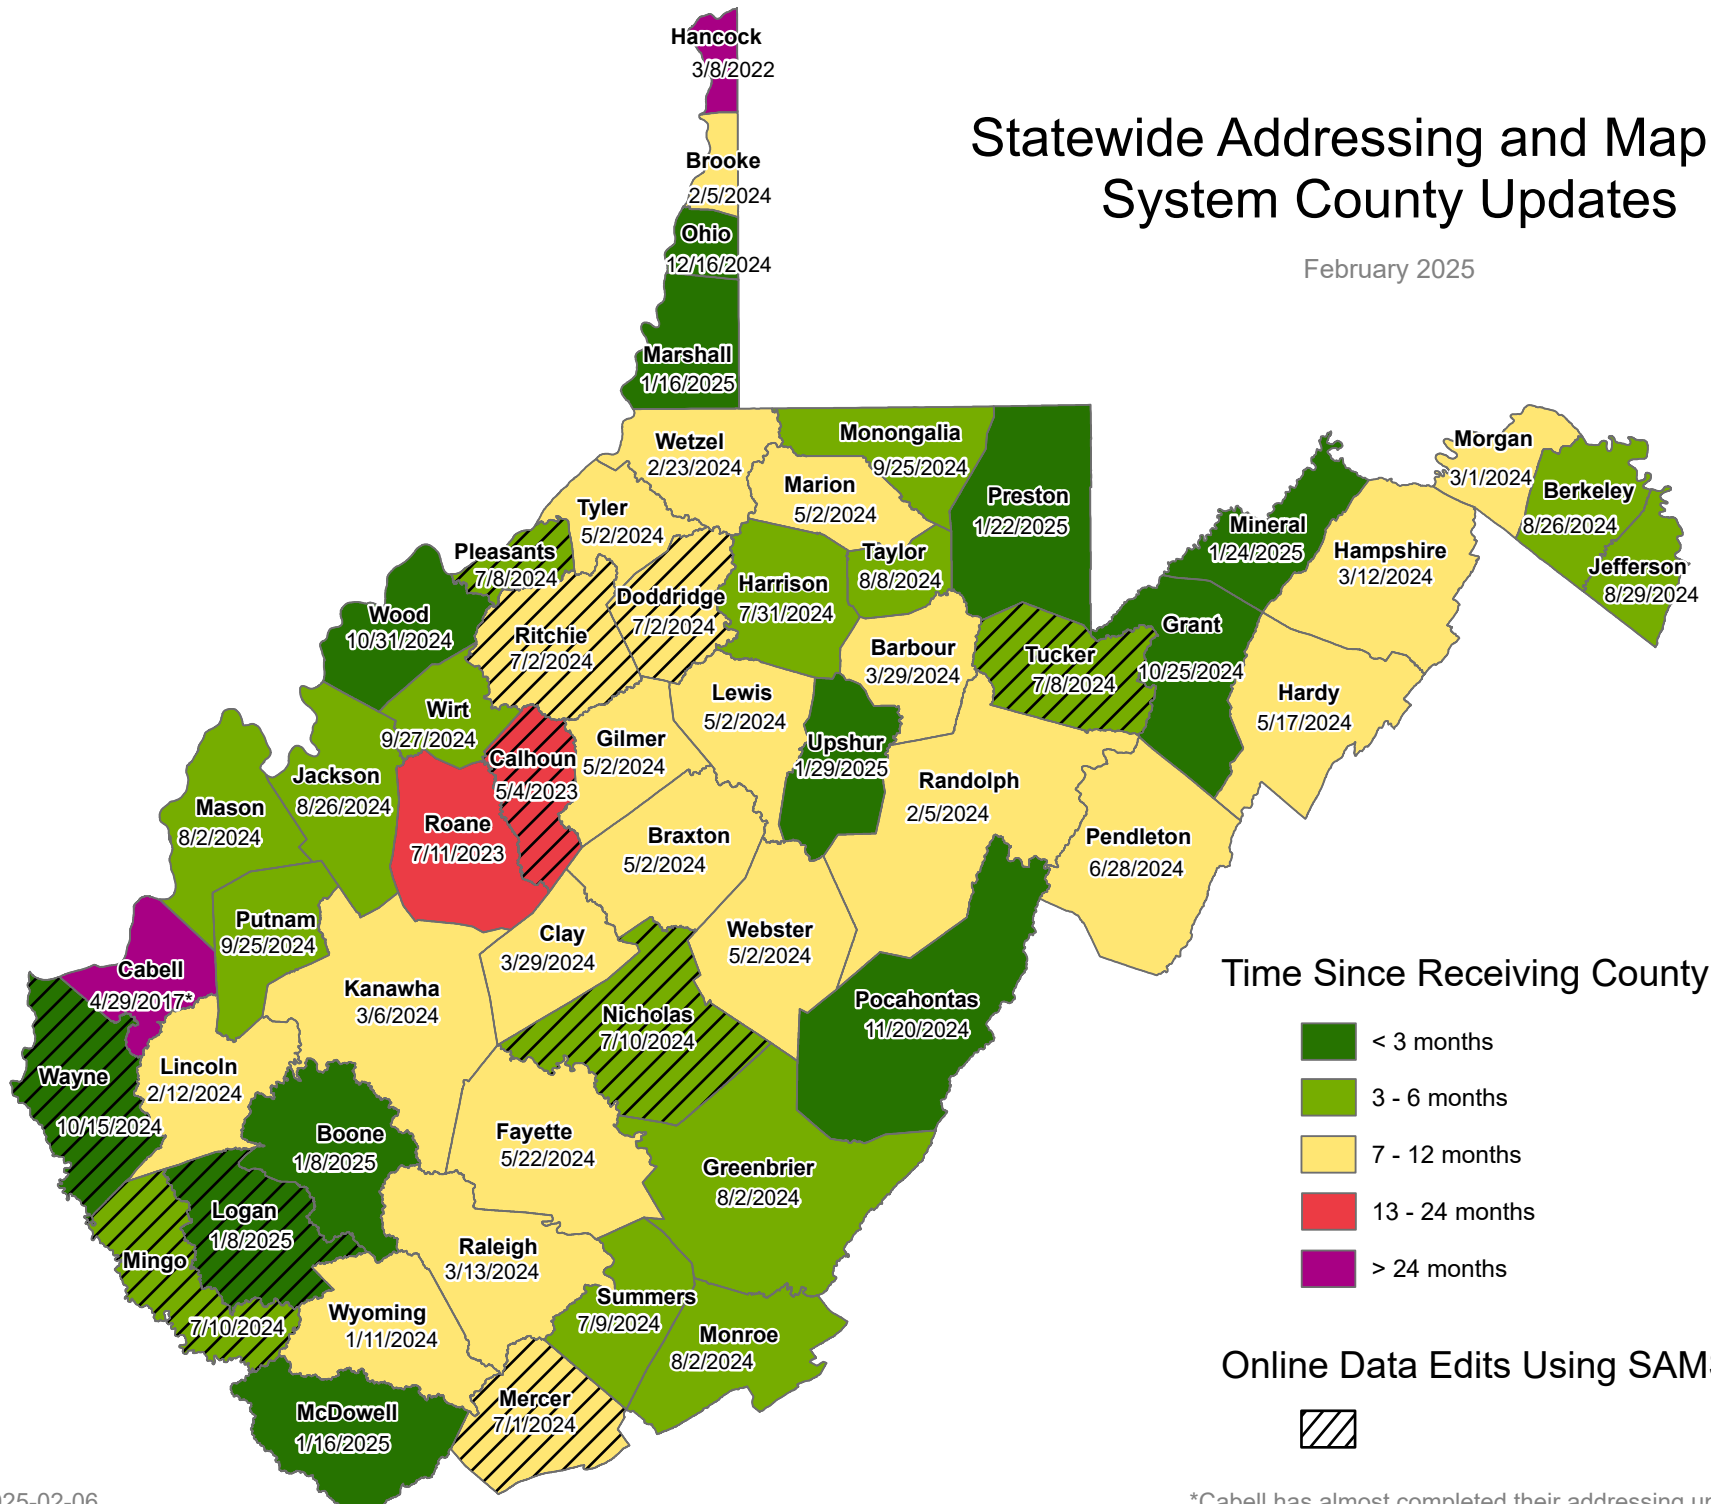

Statewide Addressing and Mapping System County Updates

February 2025

Time Since Receiving County Data

- < 3 months
- 3 - 6 months
- 7 - 12 months
- 13 - 24 months
- > 24 months

Online Data Edits Using SAMS